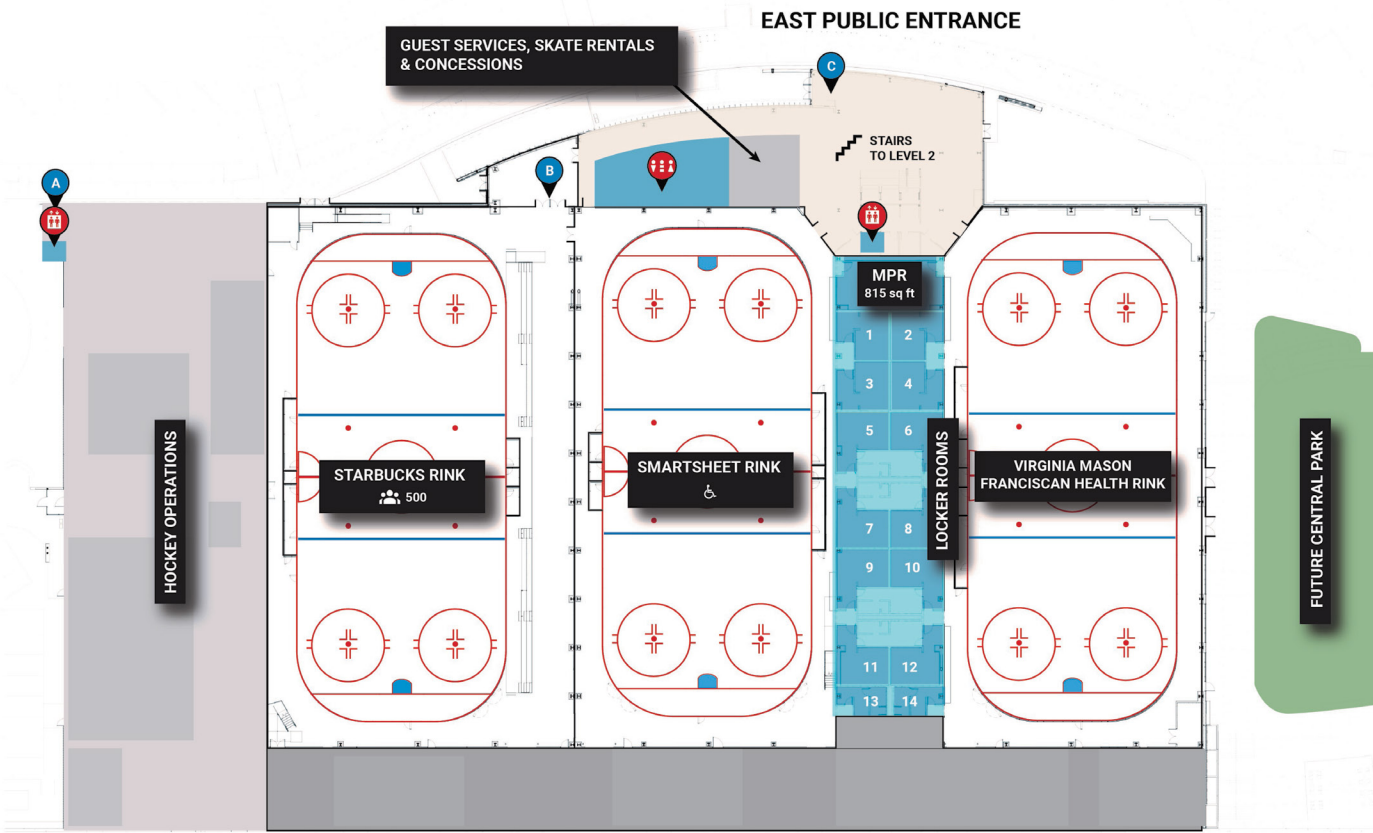

PAGE 11

KRAKEN ENHANCEMENTS

PAGE 12

Plan your next business event, community outing, or friends and family gathering at Kraken Community Iceplex. It's a simple formula for a remarkably memorable outcome!

FACILITY FEATURES

- 172,000 sq ft total
- Official Kraken Training Facility, Hockey Operations and Kraken Staff HQ
- Three NHL-sized ice rinks, 12 locker rooms and 1 multipurpose training space
- 32 Bar & Grill
- One 40-person meeting room available with ice booking
- One 35-person private dining & event room
- Kraken Team Store
- Starbucks Community Store
- Virginia Mason Franciscan Health Medical Pavilion

LEVEL 1

- 1 Bleacher Seating
- 2 WaFd Bank ATM
- 3 EA Sports Gaming Station
- A Kraken Office Reception Entrance
- B Starbucks Rink Entrance (Special Events)
- C Main East Entrance & Lobby
- D West Entrance
- Elevator
- Gender Neutral Restroom
- Restrooms

LEVEL 2

- 1 Bleacher Seating
- 2 WaFd Bank ATM
- 3 EA Sports Gaming Station
- A Kraken Office Reception Entrance
- B Starbucks Rink Entrance (Special Events)
- C Main East Entrance & Lobby
- D West Entrance
- E Elevator
- F Gender Neutral Restroom
- G Restrooms