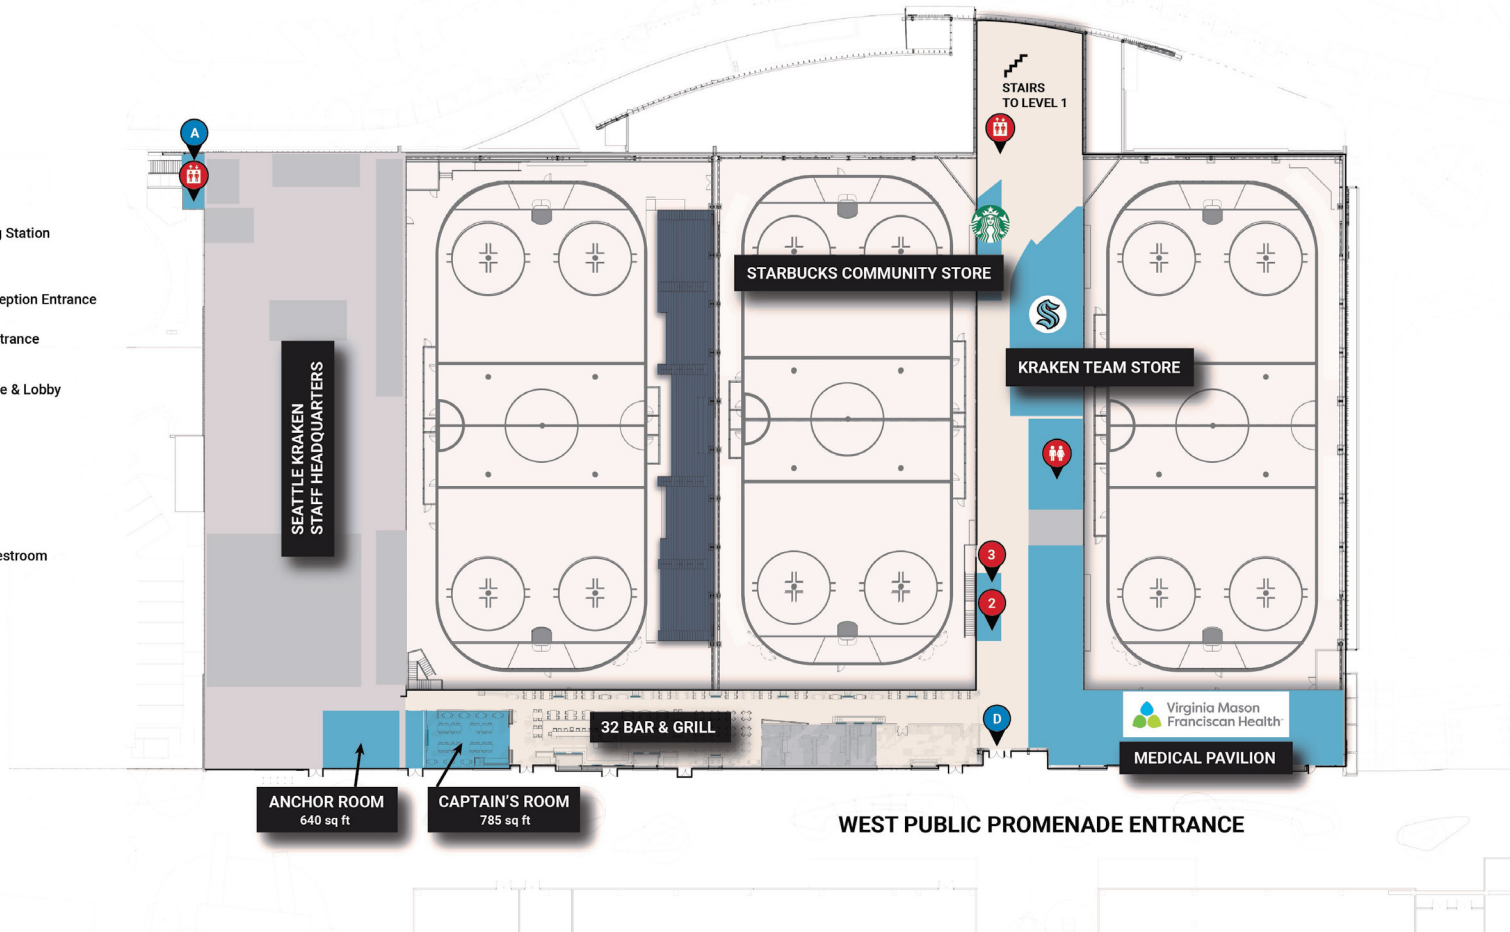

FACILITY FEATURES

- 172,000 sq ft total
- Official Kraken Training Facility, Hockey Operations and Kraken Staff HQ
- Three NHL-sized ice rinks, 12 locker rooms and 1 multipurpose training space
- 32 Bar & Grill
- One 40-person meeting room available with ice booking
- One 35-person private dining & event room
- Kraken Team Store
- Starbucks Community Store
- Virginia Mason Franciscan Health Medical Pavilion

LEVEL 1

- 1 Bleacher Seating
- 2 WaFd Bank ATM
- 3 EA Sports Gaming Station
- A Kraken Office Reception Entrance
- B Starbucks Rink Entrance (Special Events)
- C Main East Entrance & Lobby
- D West Entrance
- Elevator
- Gender Neutral Restroom
- Restrooms

LEVEL 2

- 1 Bleacher Seating
- 2 WaFd Bank ATM
- 3 EA Sports Gaming Station
- A Kraken Office Reception Entrance
- B Starbucks Rink Entrance (Special Events)
- C Main East Entrance & Lobby
- D West Entrance
- E Elevator
- F Gender Neutral Restroom
- G Restrooms

SMARTSHEET RINK 2

- Views of the rink from 32 Bar & Grill
- Wheelchair accessible
- In-rink audio for music & wireless microphone system

VIRGINIA MASON FRANCISCAN HEALTH RINK 3

- Figure skating harness system
- Floor to ceiling windows
- Colored lights and effects capability lighting system
- In-rink audio for music & wireless microphone system
- Ice painted for curling