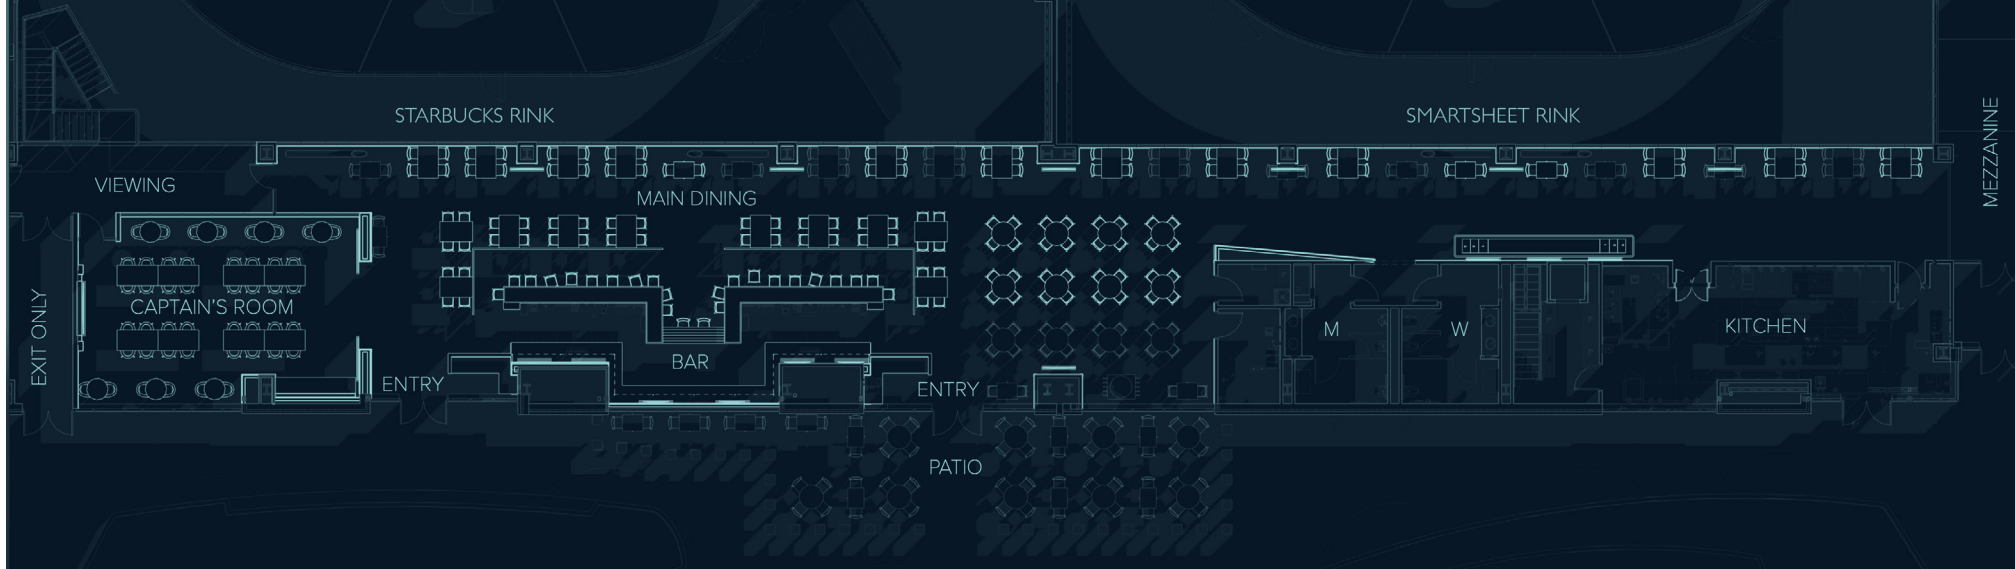

SMARTSHEET RINK 2

- Views of the rink from 32 Bar & Grill
- Wheelchair accessible
- In-rink audio for music & wireless microphone system

VIRGINIA MASON FRANCISCAN HEALTH RINK 3

- Figure skating harness system
- Floor to ceiling windows
- Colored lights and effects capability lighting system
- In-rink audio for music & wireless microphone system
- Ice painted for curling

CAPTAIN'S ROOM →

- 35-person private dining room off of the 32 Bar & Grill offering views down to Starbucks Rink
- 785 sq ft
- Combination of high tops and low-table seating
- Built-in projector, screen & sound
- \$1500 min food & beverage spend for breakfast, lunch, happy hour or group dinners
- \$2500 min food & beverage spend for groups of 40-80 guests to use room + overflow restaurant space
- Customizable food & beverage options

MULTI-PURPOSE ROOM →

- 815 sq ft
- Located between Smartsheet and VMFH rinks
- Features floor to ceiling mirrors and ballet bar

32 BAR & GRILL

LOCAL HOCKEY BAR IN THE HEART OF THE KRAKEN'S LAIR

Great Northwest pub fare and hospitality!

- 4500 sq ft, 210 person capacity restaurant
- Private dining room for 35
(see Captain's Room on page 7)
- Semi-private space for groups of up to 80
- Full restaurant buy-out for groups of 80-210
- Outdoor patio
- Featuring bar counter made of 1000+ hockey pucks
- Views down onto Starbucks and Smartsheet rinks
- 17 HDTV's throughout the space to catch the game from any seat in the house